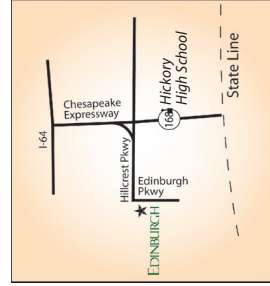

Home Description: An elegant transitional home with all the flexibility and options an active family desires. Special features include a double staircase, a dramatic 2-story family room, and a "flex" room which can be used as a study, Florida room or adjusted to become a first floor in-law suite. A popular option in this home is a family game room above the family room.